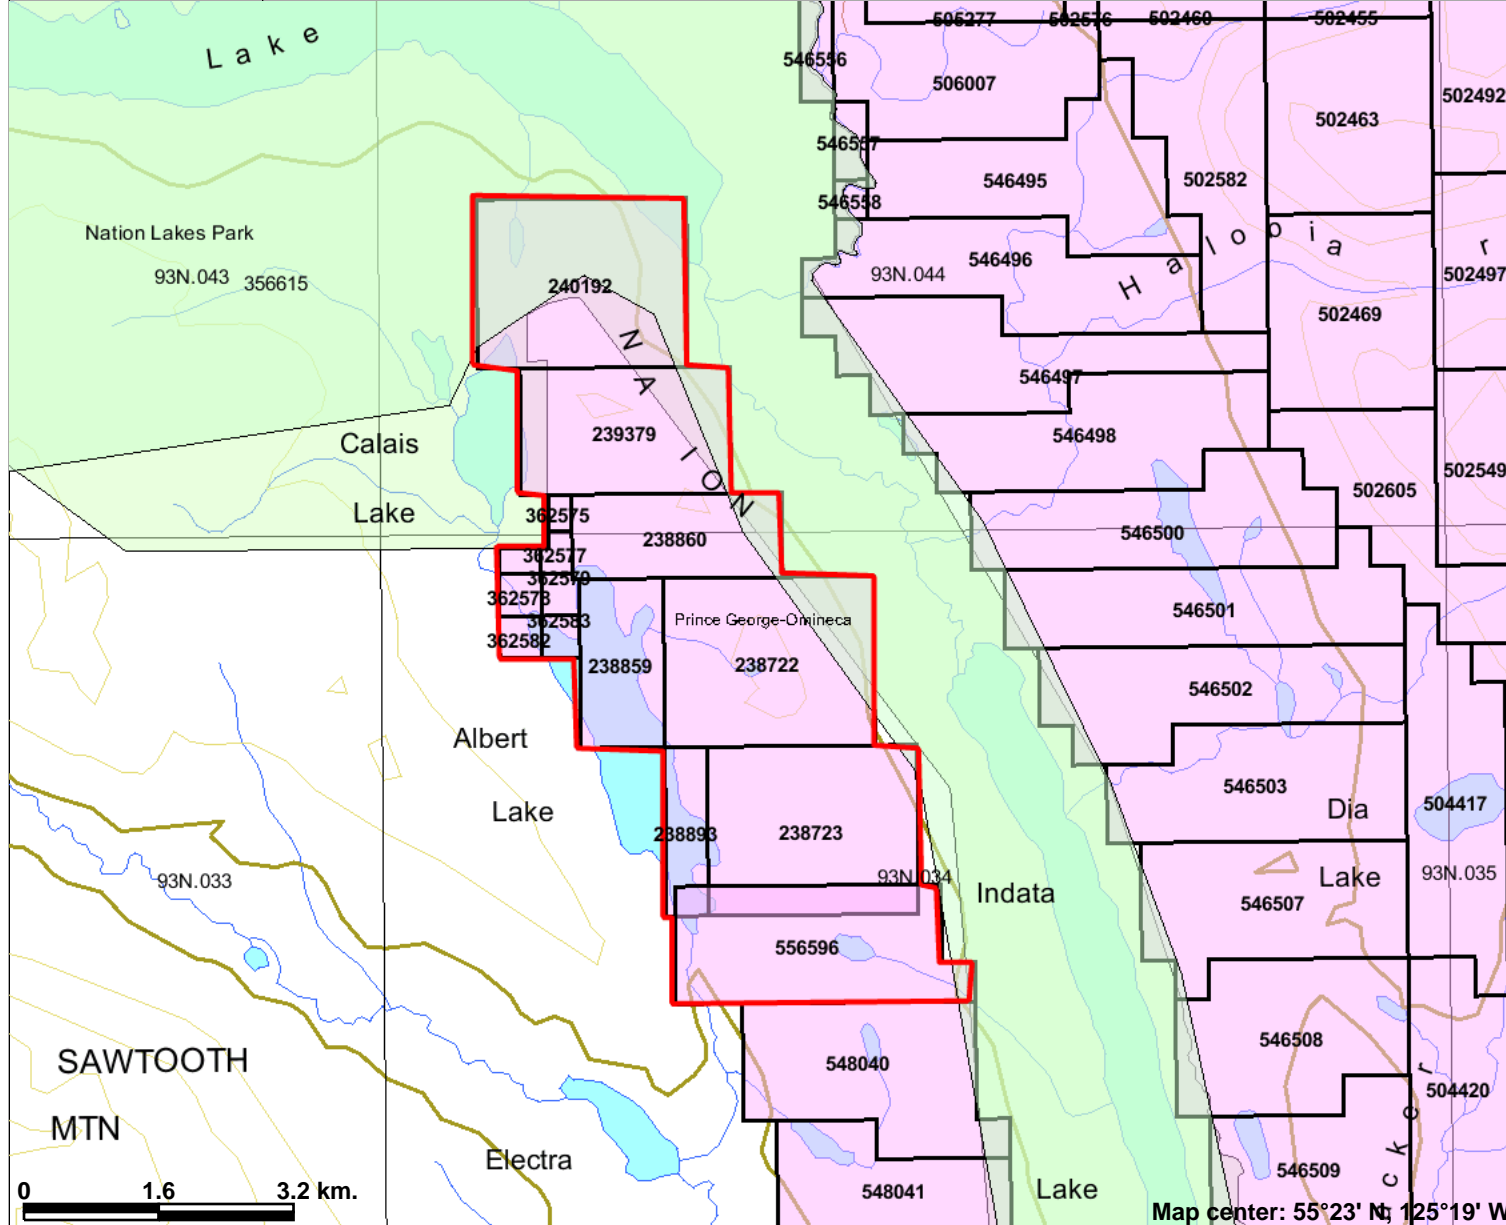

## Legend

- Indian Reserves
- National Parks
- Parks
- Mineral Tenures (Mineral - MTO)
- Mineral Claim
- Mineral Lease
- Reserves (Mineral - MTO Sites)
- Placer Claim Designation
- Placer Lease Designation
- No Staking Reserve
- Conditional Reserve
- Release Required Reserve
- Surface Restriction
- Recreation Area
- Others
- Mining Division (MTO)
- BCGS Grid
- Contours (1:250K)
- Contour - Index
- Contour - Intermediate
- Area of Exclusion
- Area of Indefinite Contours
- Annotation (1:250K)
- Transportation - Points (1:250K)
- Airfield
- Anchorage - Seaplane
- Ferry Route
- Heliport
- Seaplane Base
- Air Field
- Airport
- Air Feature - Condition Unknown
- Airport.Abandoned

This map is a user generated static output from an Internet mapping site and is for general reference only. Data layers that appear on this map may or may not be accurate, current, or otherwise reliable. THIS MAP IS NOT TO BE USED FOR NAVIGATION.