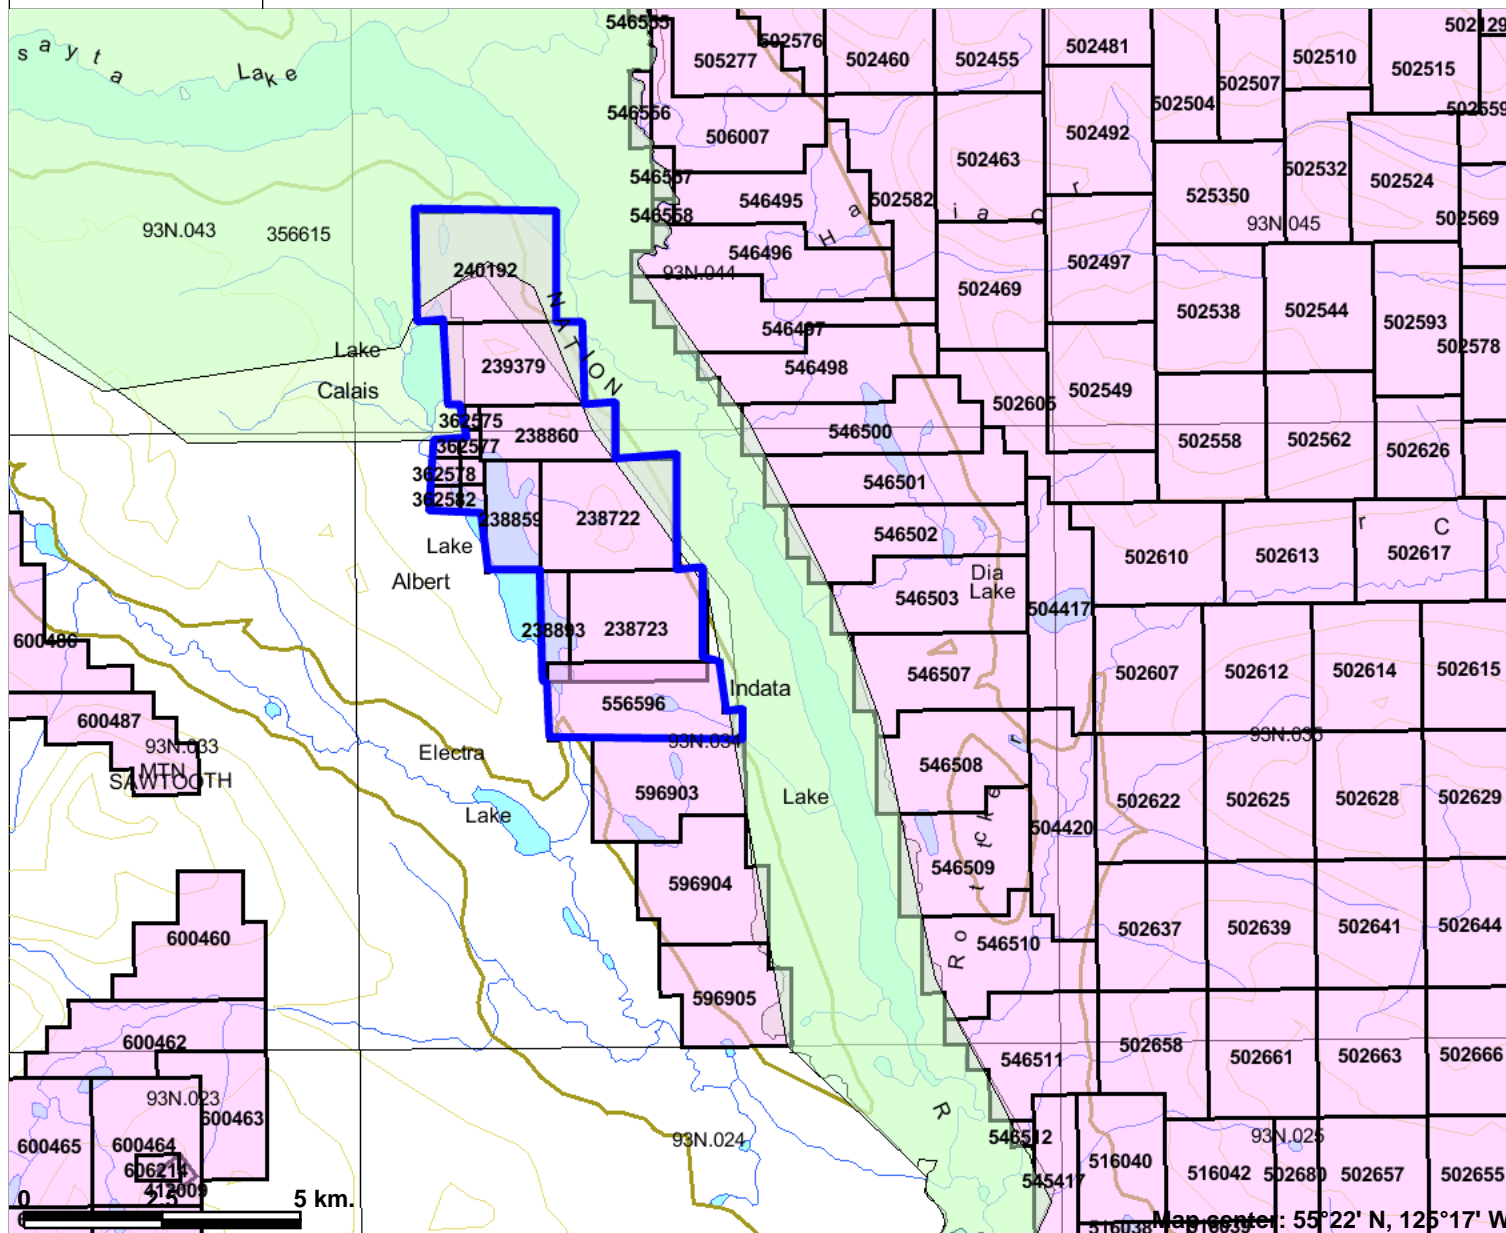

Indata Claims, 2009

Legend

- Indian Reserves
- National Parks
- Conservancy Areas
- Parks
- Mineral Tenure (current)
- Mineral Claim
- Mineral Lease
- Mineral Reserves (current)
- Placer Claim Designation
- Placer Lease Designation
- No Staking Reserve
- Conditional Reserve
- Release Required Reserve
- Surface Restriction
- Recreation Area
- Others
- Survey Parcels
- BCGS Grid
- Contours (1:250K)
- Contour - Index
- Contour - Intermediate
- Area of Exclusion
- Area of Indefinite Contours
- Annotation (1:250K)
- Transportation - Points (1:250K)
- Airfield
- Anchorage - Seaplane
- Ferry Route
- Heliport
- Seaplane Base
- Air Field
- Airport
- Air Feature - Condition Unknown

Scale: 1:136,763

This map is a user generated static output from an Internet mapping site and is for general reference only. Data layers that appear on this map may or may not be accurate, current, or otherwise reliable. THIS MAP IS NOT TO BE USED FOR NAVIGATION.